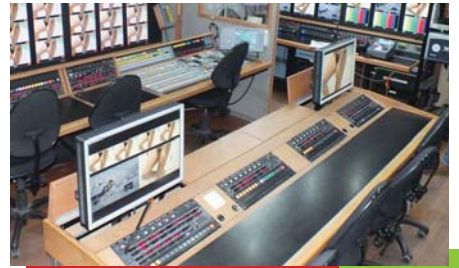

RECORDERS

- up to 5x EVS XT[3] Channel max
- EVS IP Director
- up to 6x VTRs

PRODUCTION AREA

- Sony MVS-8000G Multiformat Switcher
- 4 M/E, 51 i/p, 24 o/p, 4 CF, 4 Key/ME (Chroma Key on all)
- 2D DME ch. on all 16 keyers Macros, Snapshot, Shotbox, Frame/Still Memory
- DME MVE-8000 2 twin channels all options (2 Fill + 2 Key)
- 6x Penta 47" (1080P) with up to 64 individual HD/SDI previews
- 4 pc. 24" HD LCD with 8 split multiview system on rear bench
- 5.1 Monitoring