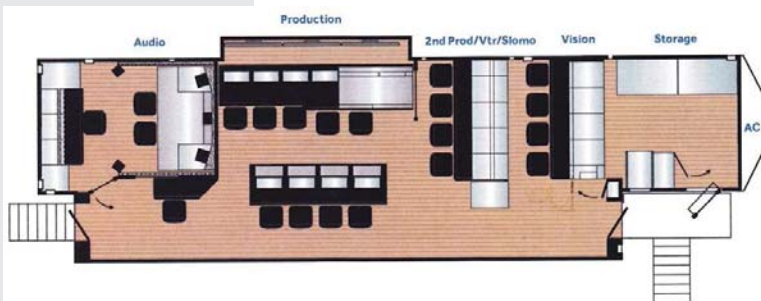

HD OB9

DATASHEET

- XL sized OB Van, 17.6 meter length, with extendable side
- 4 separate areas
- GrassValley LDX series cameras (LDX80 Première, LDX80 Première Incam-G wireless and LDX86 HiSpeed cameras)
- Sony MVS-8000G multi-format switcher with a 4ME
- Lawo mc² 66 audio console
- Riedel Artist communication system
- Mediornet fiber transport system
- up to 22 workspaces

AUDIO AREA

- Lawo HD Core Router (8192x8192)
- Lawo mc² 66 audio console, 48 Fader control surface
- 128 DSP
- Lawo HD Core proposed routing size (92x92 AES / 88x88 Line)
- Genelec 5.1 Monitoring
- Intercom
 - Riedel Artist 128 with redundant PSU & CPU
 - 14 Internal panels in the truck
 - 8 ports for external panels, 3 External desktop panels included
- 3x Riface units for 3ch Duplex radio (exp.)
- Connect Trio ISDN/Telephone interface